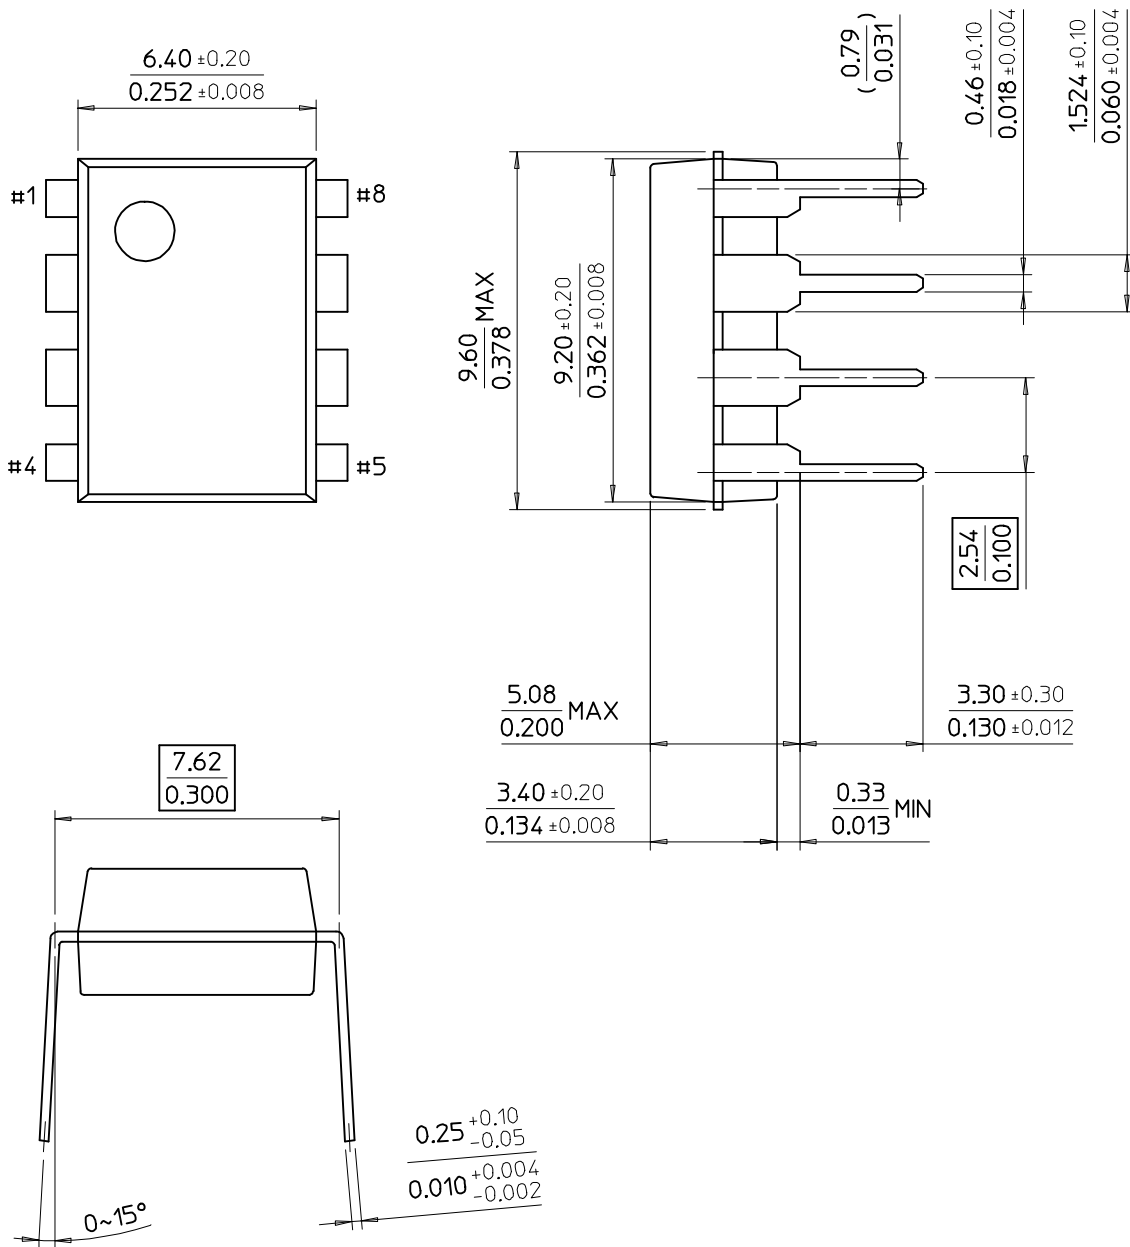

8-DIP-300

Dimensions in Millimeters/inches

SAMSUNG ELECTRONICS CO.,LTD.